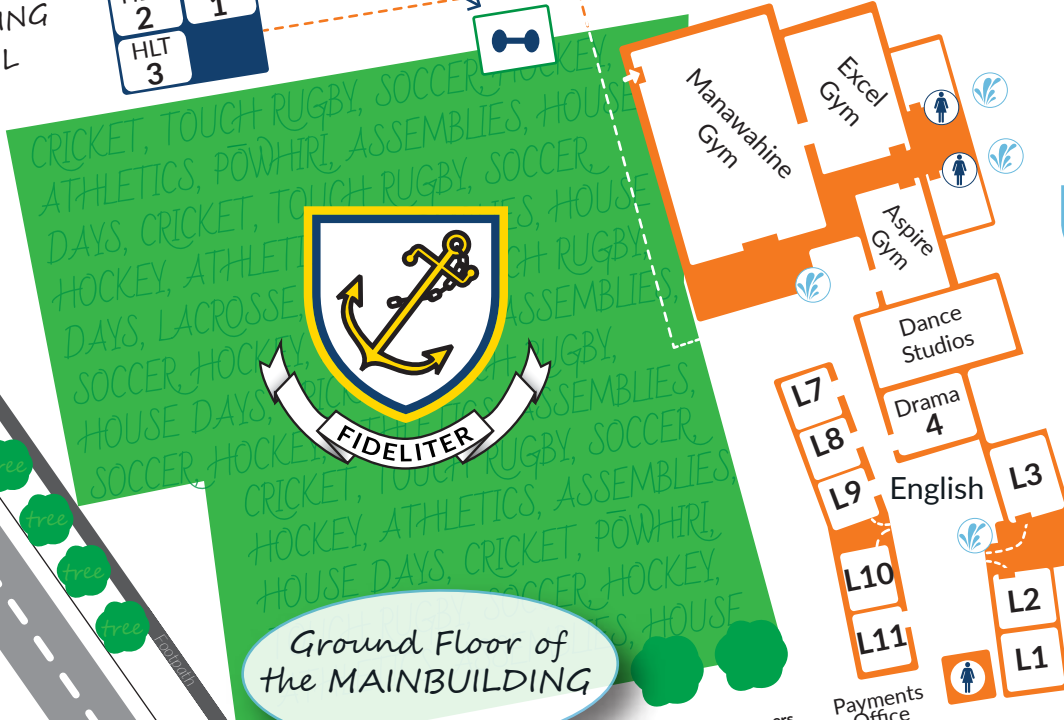

↑ SWIMMING POOL

Weights Room

Gate 1 & Lupton House

Lupton Avenue

Car Parking Along Here

Ground Floor of the MAINBUILDING

Gate 2

Gate 3

Gate 4

Gate 5

Gate 6

THE BIG TREE

Magnolia trees

Careers & Advice International

Payments Office

Visitors Reception & Staff area

Reprographics

Lower Ground Floor Canteen & Lockers

Deans

Theatre

Student Support

...to the Bus Bay

Library

STAFF CARPARK

Bus Bay

Top Floor of the MAIN BUILDING

Top Floor of the Manawa Ora - Visual Art

Map Key

LIFT

LOCKERS

WHARE

STAIRS