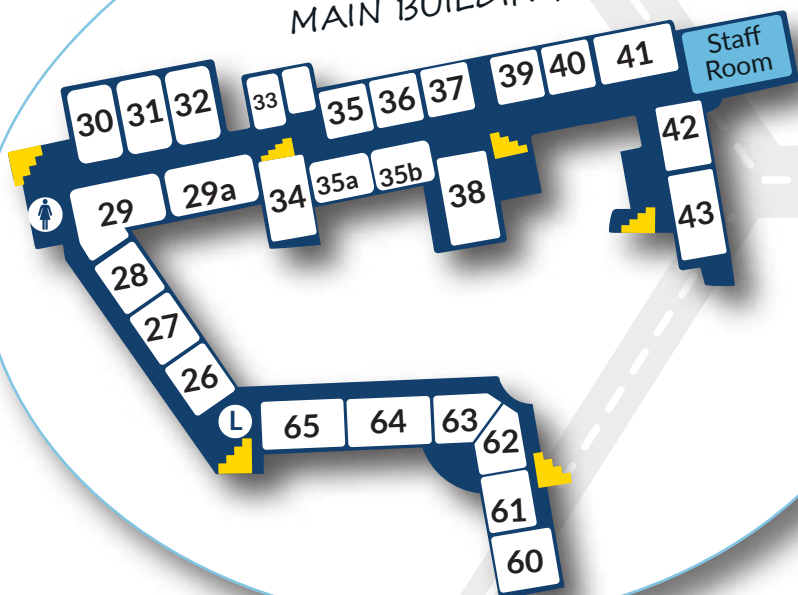

↑ SWIMMING POOL

Weights Room

Gate 1 & Lupton House

Lupton Avenue

Car Parking Along Here

Ground Floor of the MAINBUILDING

Gate 2

Gate 3

Reprographics

Lower Ground Floor Canteen & Lockers

Deans

Theatre

Student Support

...to the Bus Bay

Library

STAFF CARPARK

Bus Bay

Top Floor of the MAIN BUILDING

Top Floor of the Manawa Ora - Visual Art

Map Key

LIFT

LOCKERS

WHARE

STAIRS

WATER FOUNTAIN

TOILETS

Manse Street